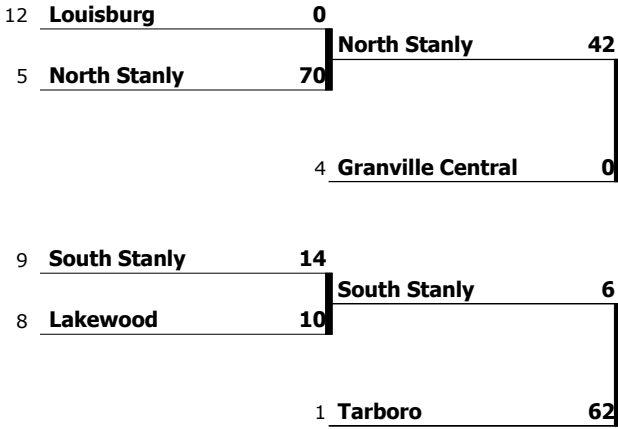

EASTERN REGIONAL

Tarboro 50

TARBORO (15-0)
1AA STATE CHAMPIONS

WESTERN REGIONAL

East Surry 10