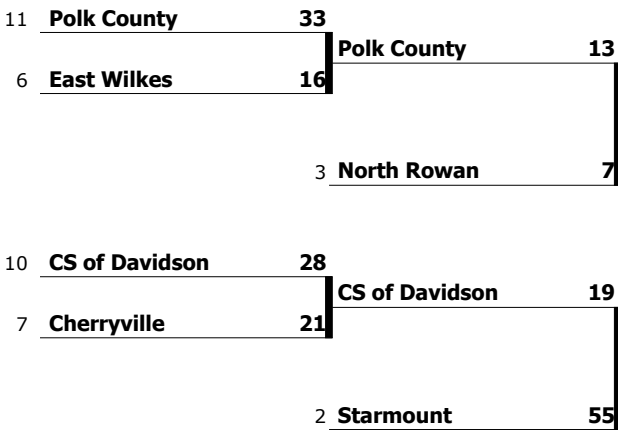

EASTERN REGIONAL

Tarboro 50

TARBORO (15-0)
1AA STATE CHAMPIONS

WESTERN REGIONAL

East Surry 10