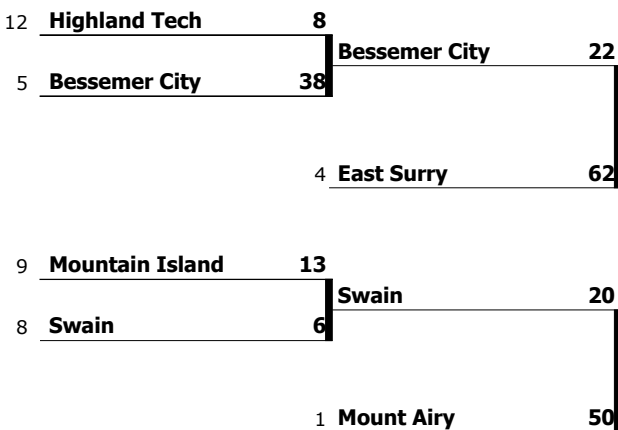

EASTERN REGIONAL

Tarboro 50

TARBORO (15-0)
1AA STATE CHAMPIONS

WESTERN REGIONAL

East Surry 10