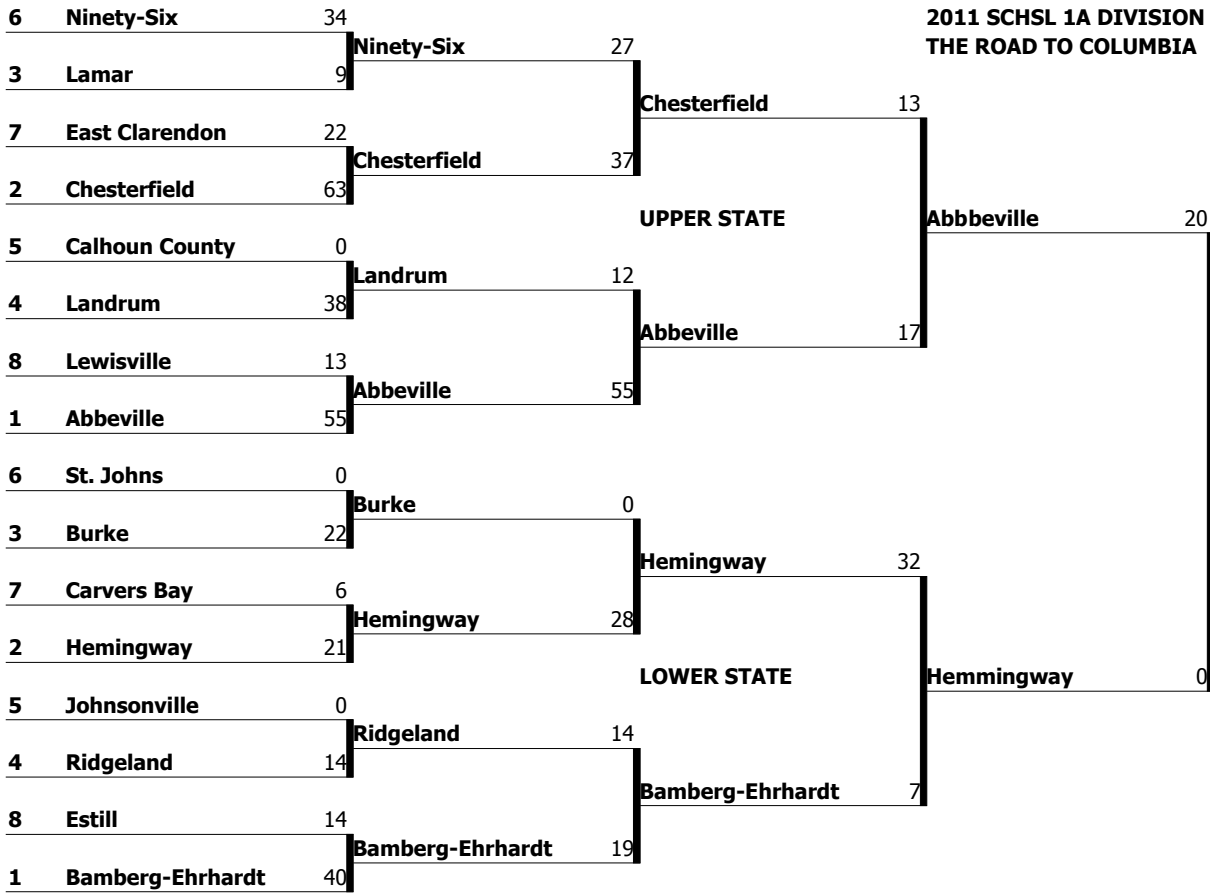

**2011 SCHSL 1A DIVISION I FOOTBALL PLAYOFFS
THE ROAD TO COLUMBIA**

**Abbeville
1A Division I
State Champions**

**2011 SCHSL 1A DIVISION II FOOTBALL PLAYOFFS
THE ROAD TO COLUMBIA**

**Christ Church
1A Division II
State Champions**