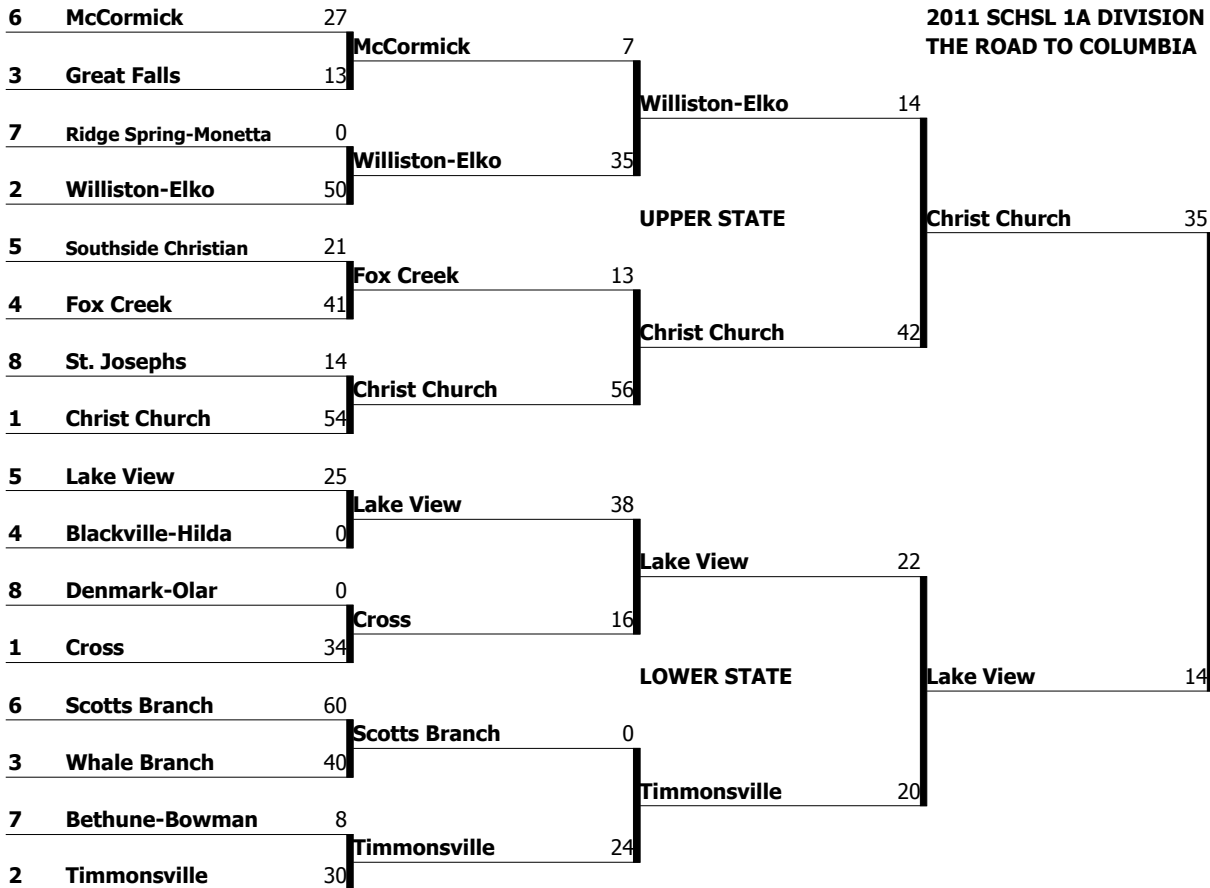

**2011 SCHSL 1A DIVISION I FOOTBALL PLAYOFFS
THE ROAD TO COLUMBIA**

**Abbeville
1A Division I
State Champions**

**2011 SCHSL 1A DIVISION II FOOTBALL PLAYOFFS
THE ROAD TO COLUMBIA**

**Christ Church
1A Division II
State Champions**